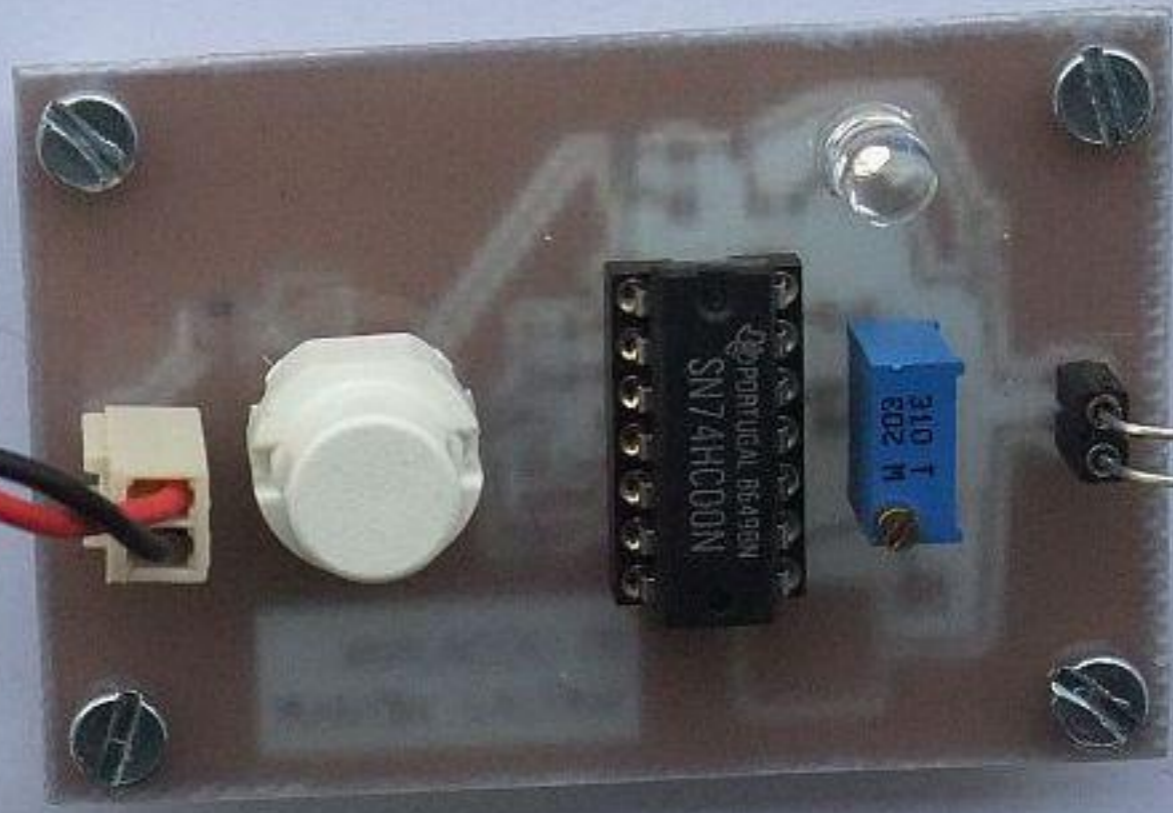

TFMS5330

MECHANICAL DATA

Pinning for TSOP41..., TSOP43..., TSOP45...:

1 = OUT, 2 = GND, 3 = V_S

Pinning for TSOP21..., TSOP23..., TSOP25...:

1 = OUT, 2 = V_S, 3 = GND

PHILIPS ADRIANUS
IS OBLIVION

128 T M
203
821