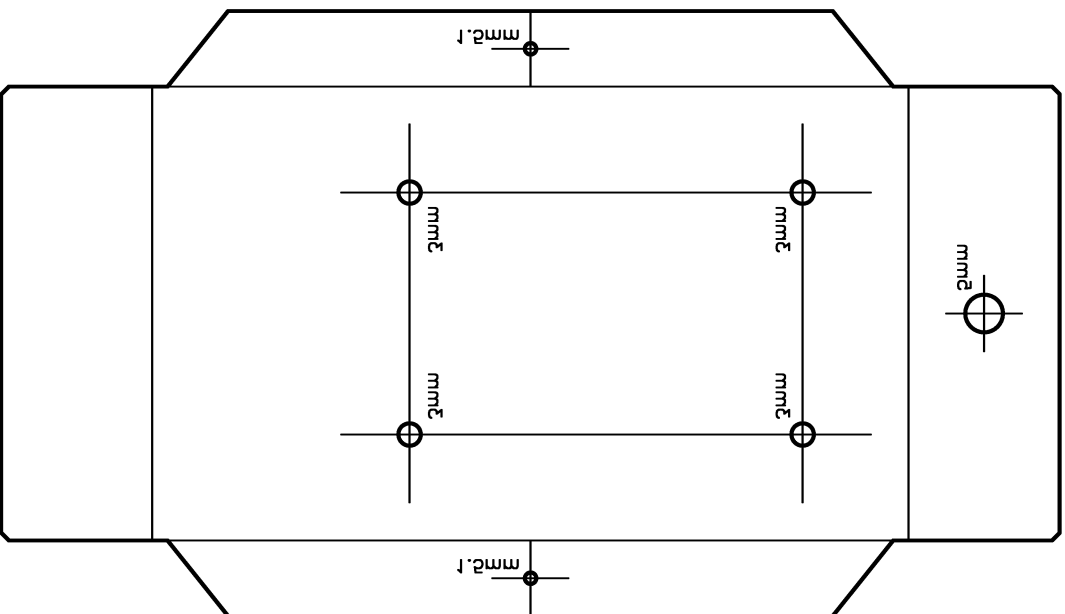

TFMS5330

MECHANICAL DATA

Pinning for TSOP41..., TSOP43..., TSOP45...:

1 = OUT, 2 = GND, 3 = V_S

Pinning for TSOP21..., TSOP23..., TSOP25...:

1 = OUT, 2 = V_S, 3 = GND

PHILIPS ADRIANUS
IS OBLIVION

128 T M
203
821