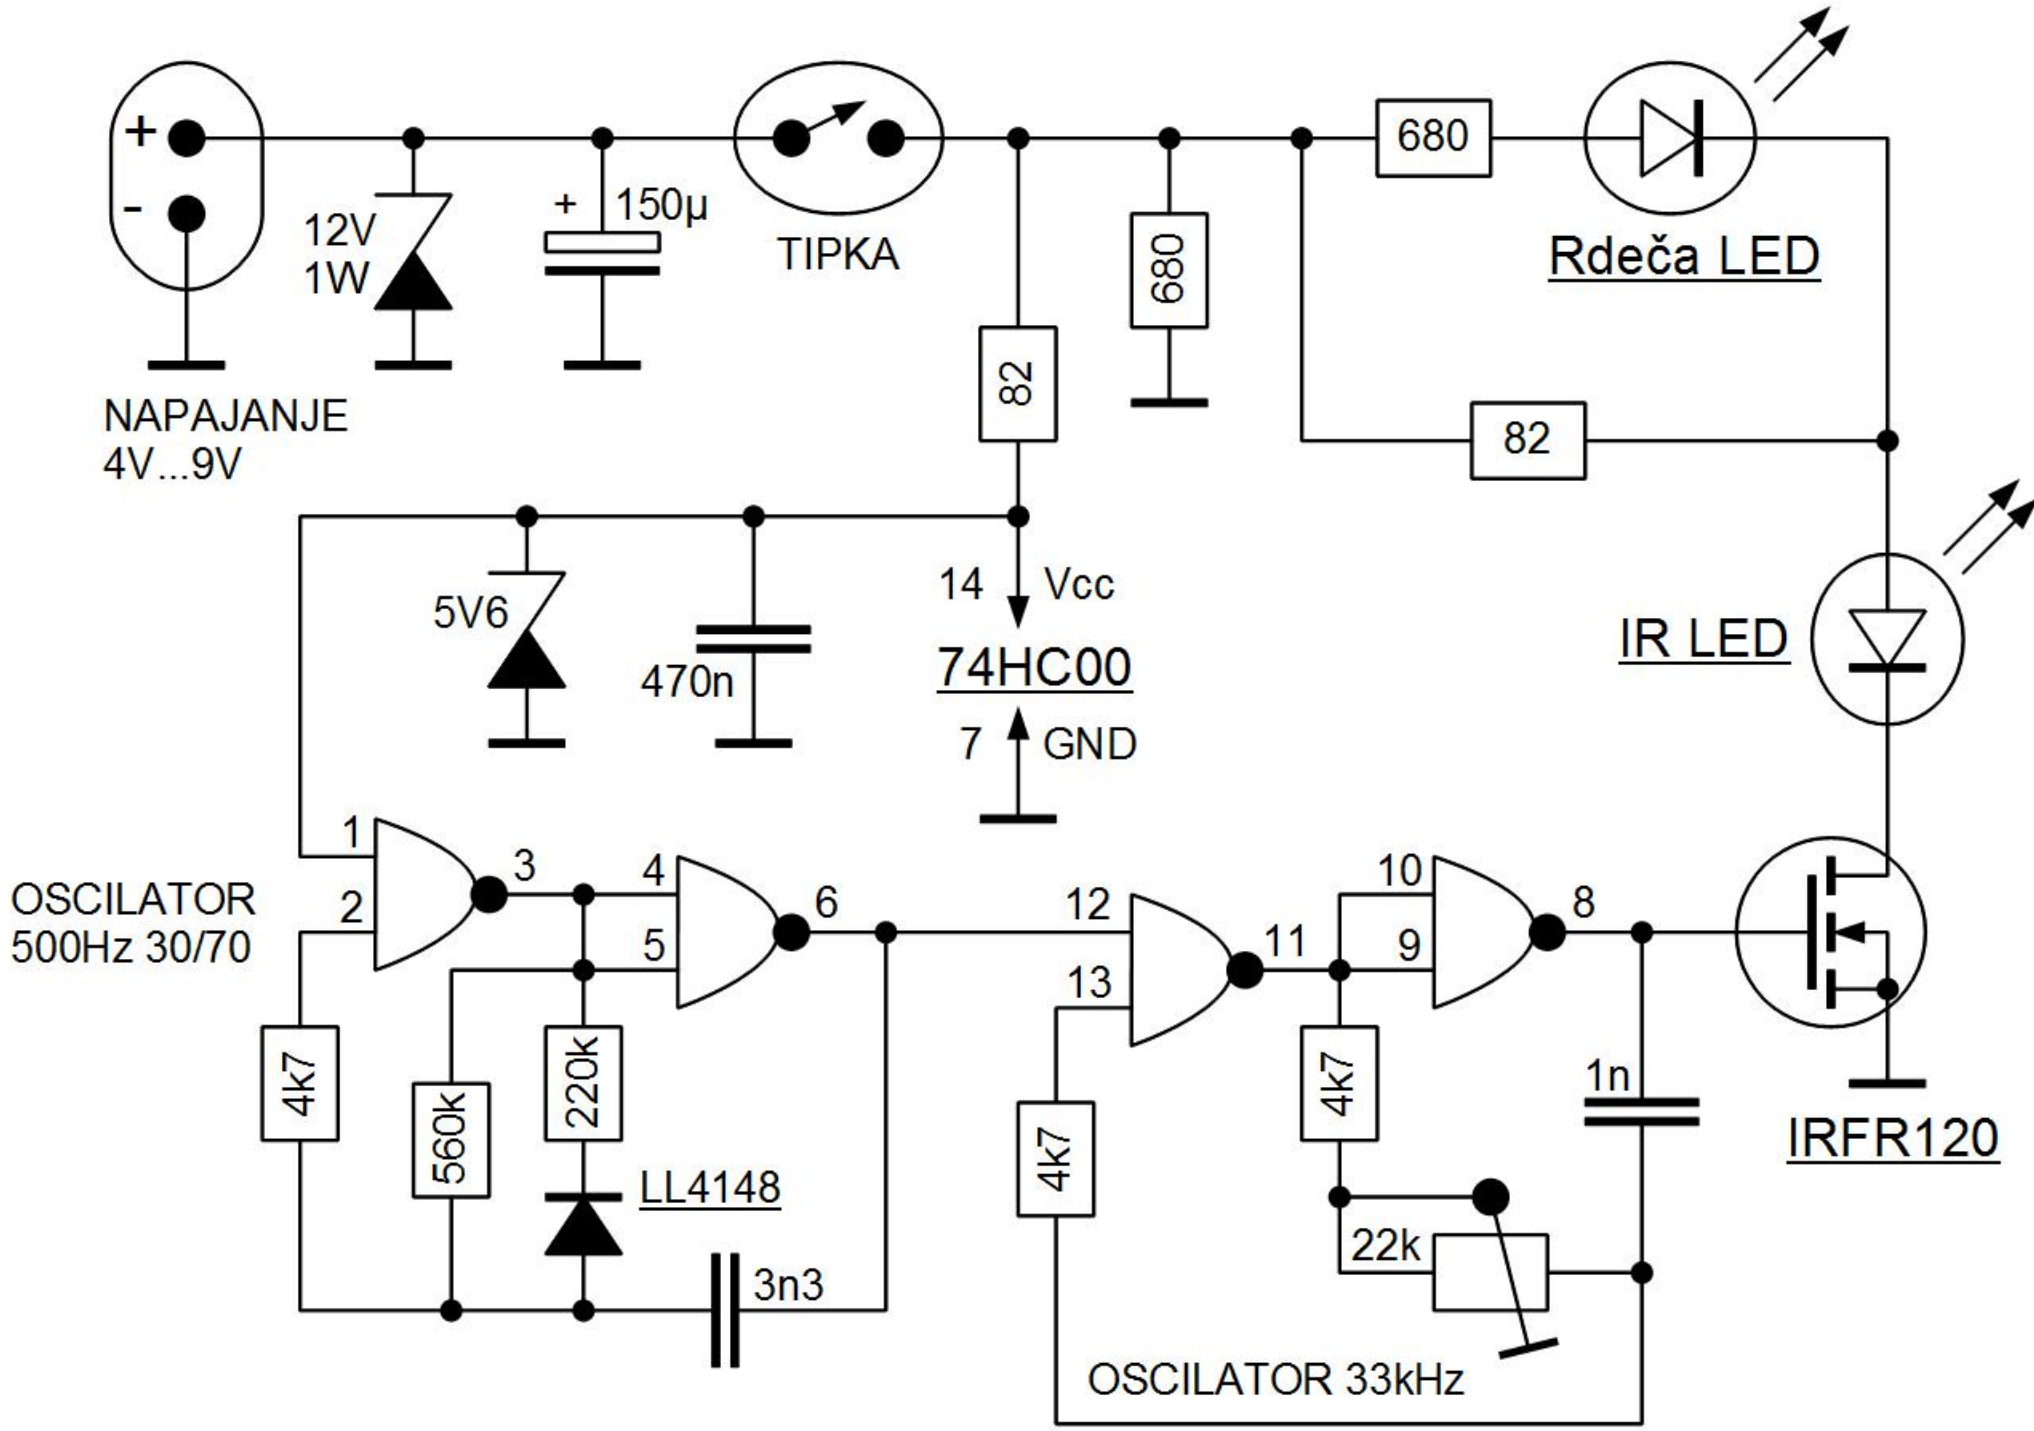

$$t_p \geq 400\mu s$$

$$t_p/T \leq 0.4$$

Sprejemnik IR daljinca

$$A_d \approx 1\text{mm}^2 \quad C_d \approx 30\text{pF}$$

$$S_{MIN} \approx 0.3\text{mW/m}^2 \quad @1\text{kbit/s}$$

Temna smola \equiv sito $\lambda \approx 950\text{nm}$

TFMS5330

MECHANICAL DATA

Pinning for TSOP41..., TSOP43..., TSOP45...:

1 = OUT, 2 = GND, 3 = V_S

Pinning for TSOP21..., TSOP23..., TSOP25...:

1 = OUT, 2 = V_S, 3 = GND

PHILIPS ADRIANUS
IS OBLIVION

128 T M
203
821