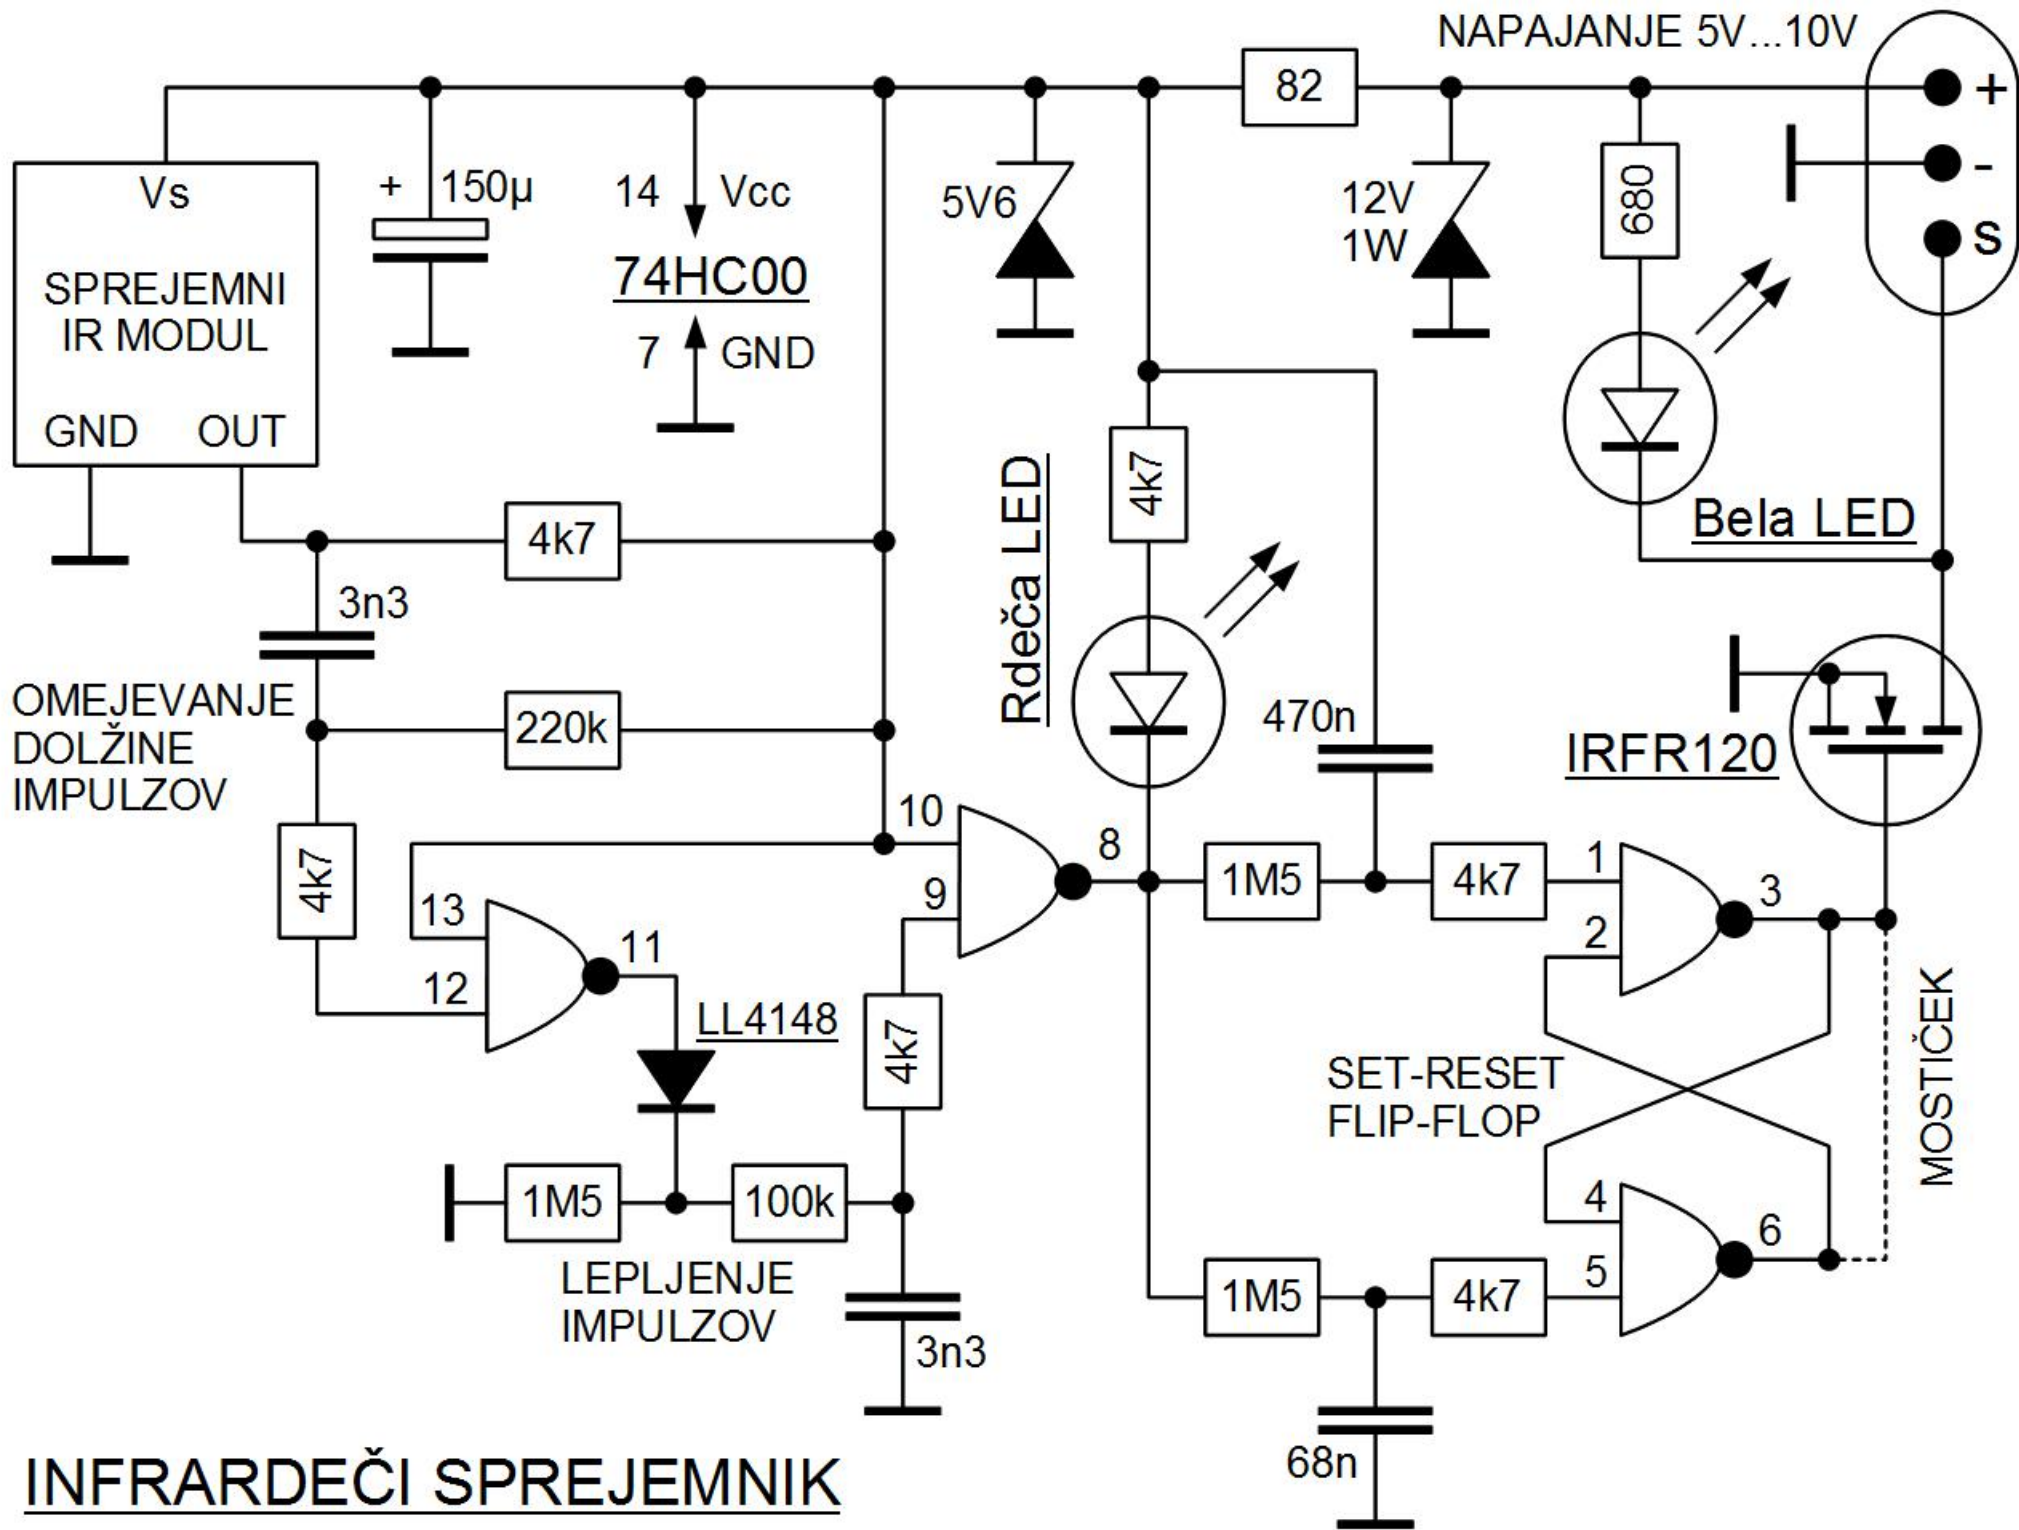

INFRARDEČI SPREJEMNIK