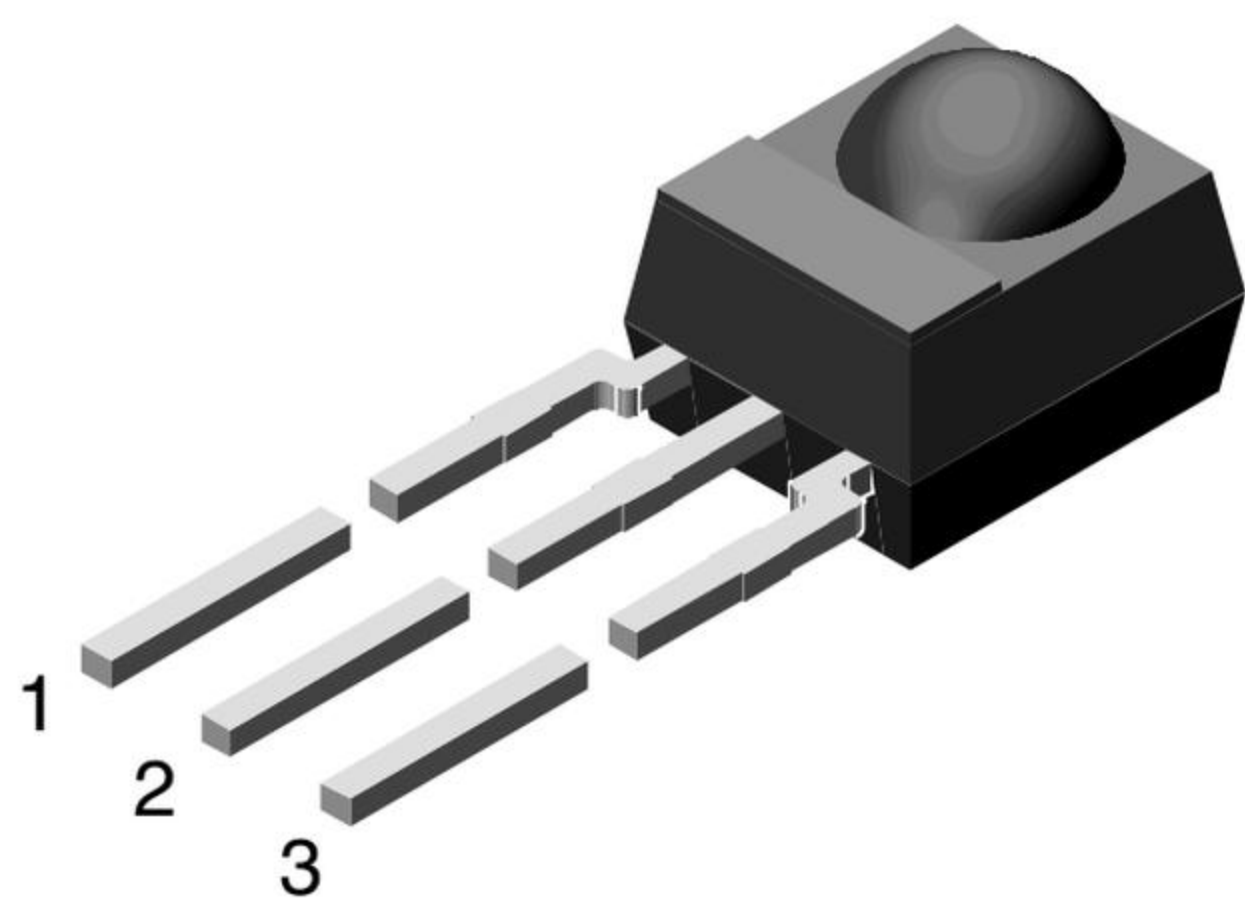

TFMS5330

MECHANICAL DATA

Pinning for TSOP41..., TSOP43..., TSOP45...:

1 = OUT, 2 = GND, 3 = V_S

Pinning for TSOP21..., TSOP23..., TSOP25...:

1 = OUT, 2 = V_S, 3 = GND

PHILIPS ADRIANUS
IS OBLIVION

128 T M
203
821