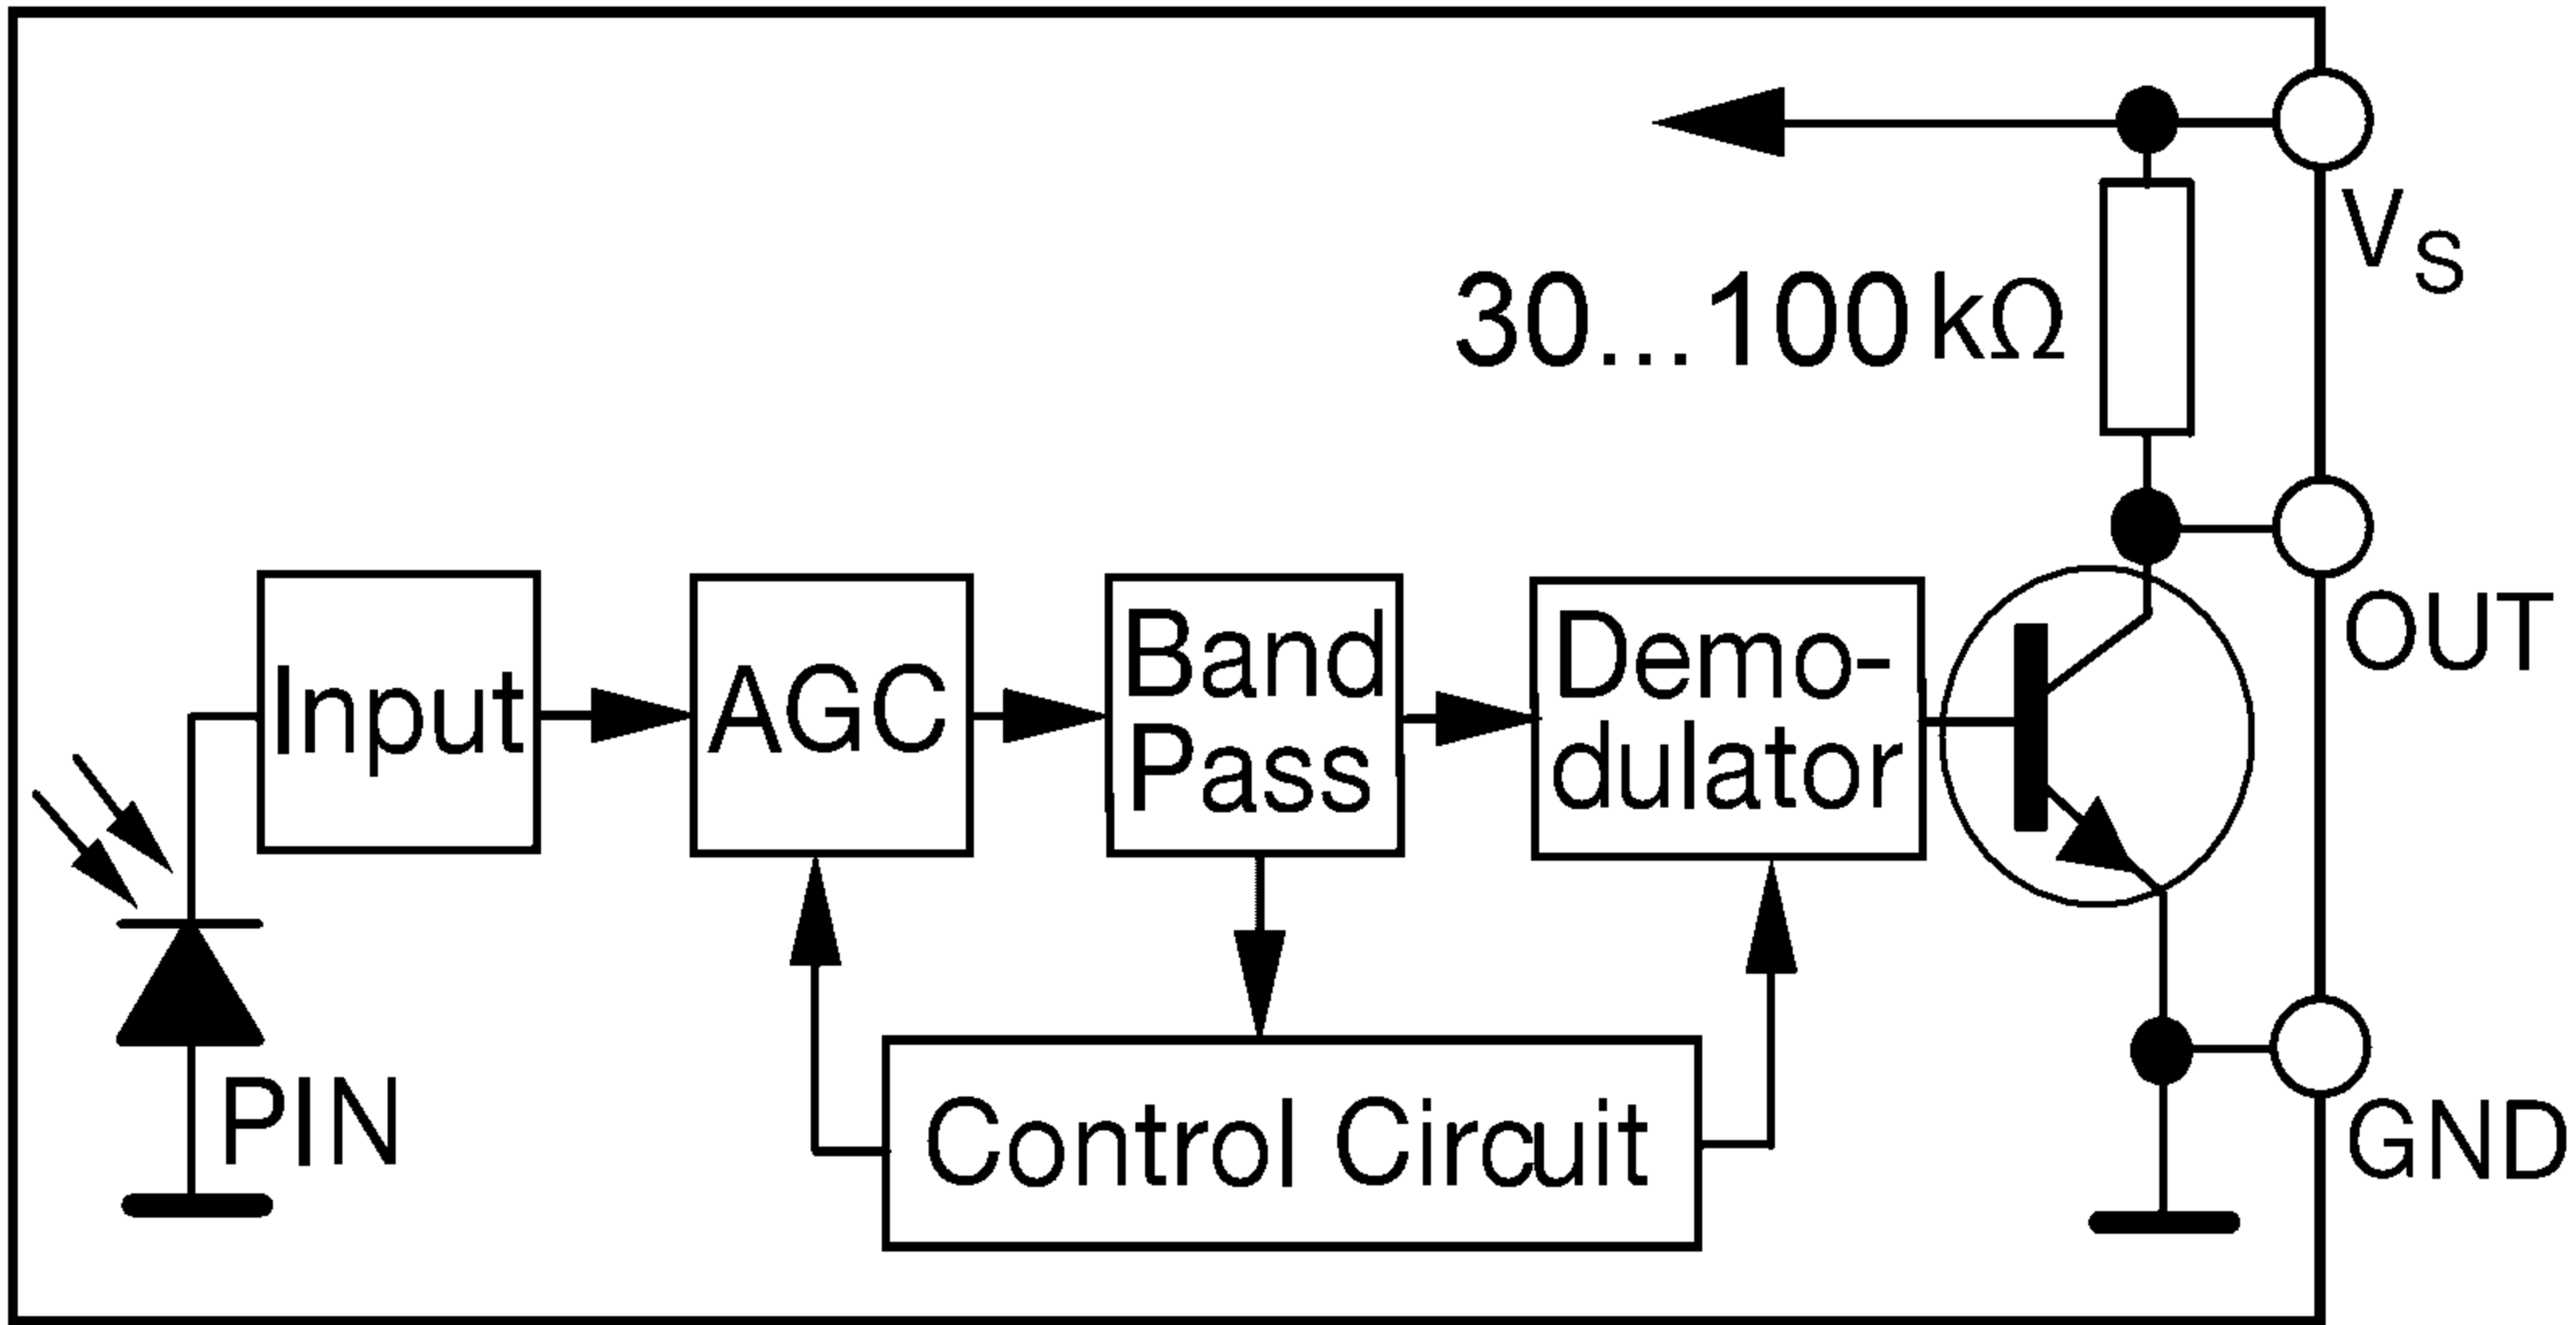

$$t_p \geq 400\mu s$$

$$t_p/T \leq 0.4$$

Sprejemnik IR daljinca

$$A_d \approx 1\text{mm}^2 \quad C_d \approx 30\text{pF}$$

$$S_{MIN} \approx 0.3\text{mW/m}^2 \quad @1\text{kbit/s}$$

Temna smola \equiv sito $\lambda \approx 950\text{nm}$

INFRARDEČI ODDAJNIK

Tek

Acq Complete M Pos: 0.000s

AUTOSET

Undo
Autoset

CH1
Pk-Pk 9.40V
Period 32.10 μ s?

Mean 7.27V
Freq: 31.15kHz?

CH1 2.00V

TFMS5330

MECHANICAL DATA

Pinning for TSOP41..., TSOP43..., TSOP45...:

1 = OUT, 2 = GND, 3 = V_S

Pinning for TSOP21..., TSOP23..., TSOP25...:

1 = OUT, 2 = V_S, 3 = GND

PHILIPS ADRIANUS
IS OBLIVION

128 T M
203
821