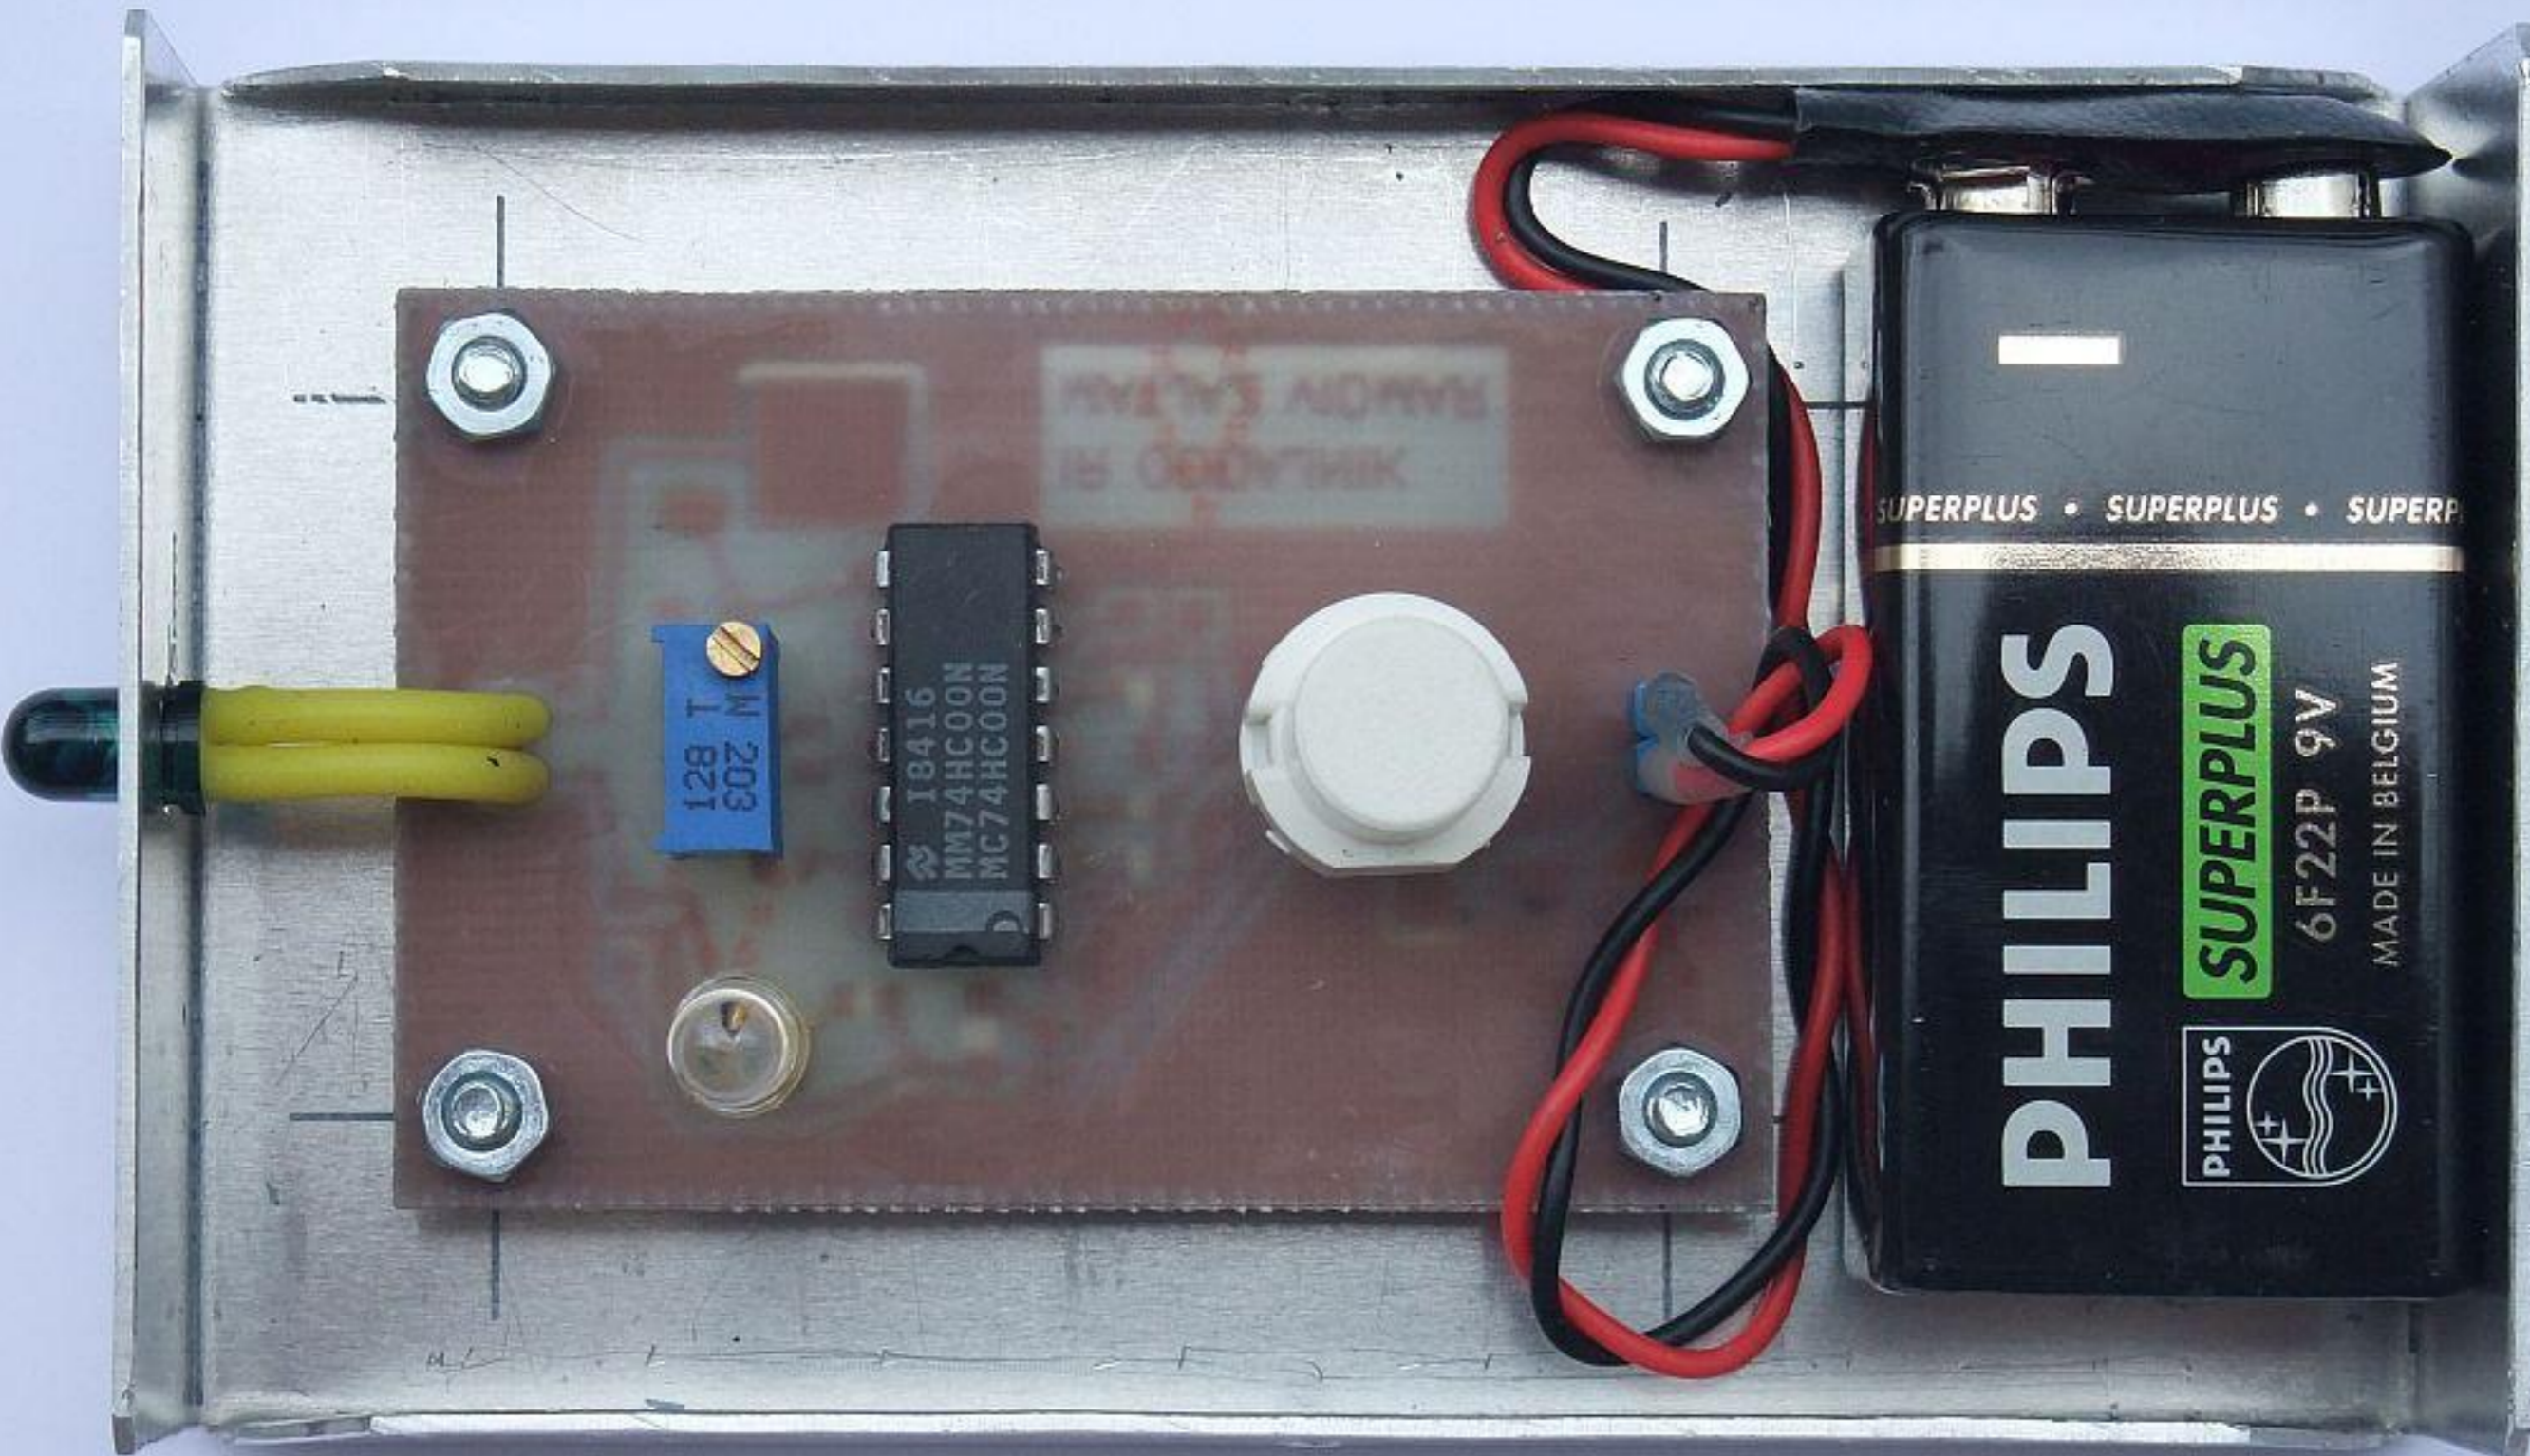

TFMS5330

MECHANICAL DATA

Pinning for TSOP41..., TSOP43..., TSOP45...:

1 = OUT, 2 = GND, 3 = V_S

Pinning for TSOP21..., TSOP23..., TSOP25...:

1 = OUT, 2 = V_S, 3 = GND

PHILIPS ADRIANUS
IS OBLIVION

128 T M
203
821