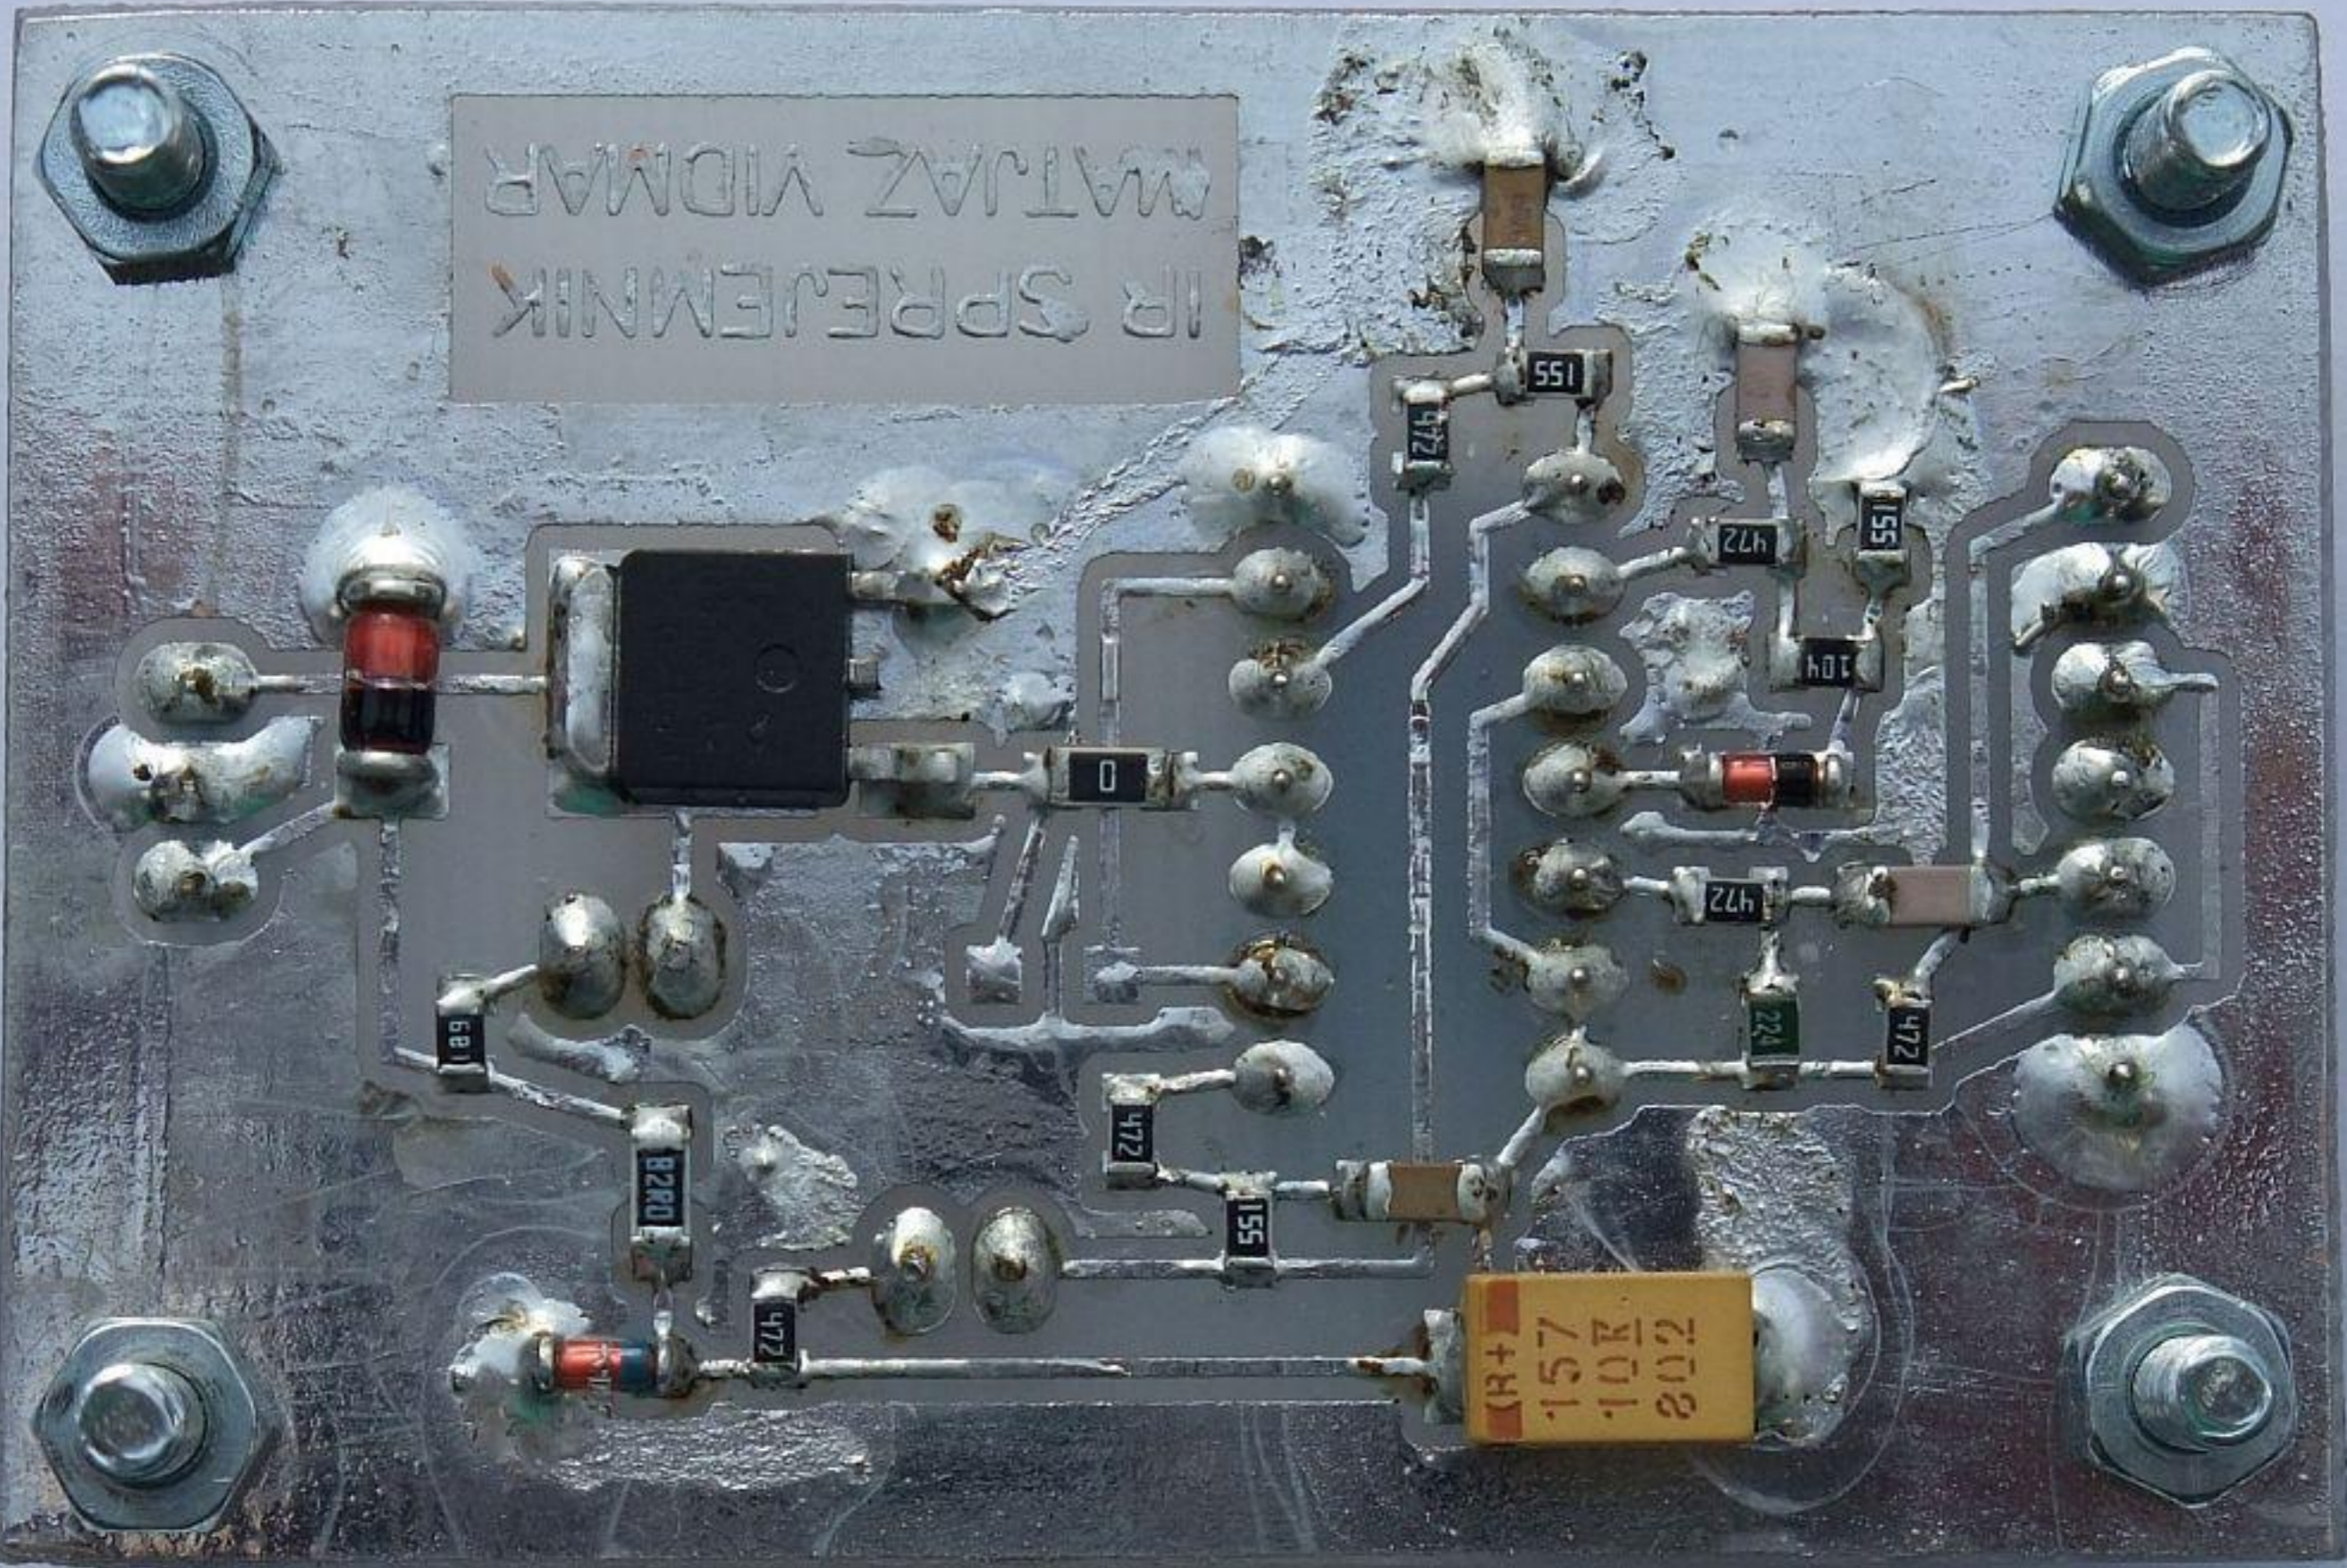

IR SPREJEMNIK
MATJAZ VIDMAR

802
10R
157
(R+)

82R0

472

155

472

224

472

472

104

472

155

155

472

681

Vrednost	Oznaka na načrtu	Trištevilčna SMD koda	Štirištevilčna SMD koda	SMD velikost
Mostiček	-	0 ali 000	0	1206
82Ω	82	82R	82R0	1206
680Ω	680	681	6800	0805
4.7kΩ	4k7	472	4701	0805
100kΩ	100k	104	1003	0805
220kΩ	220k	224	2203	0805
560kΩ	560k	564	5603	0805
1.5MΩ	1M5	155	1504	0805