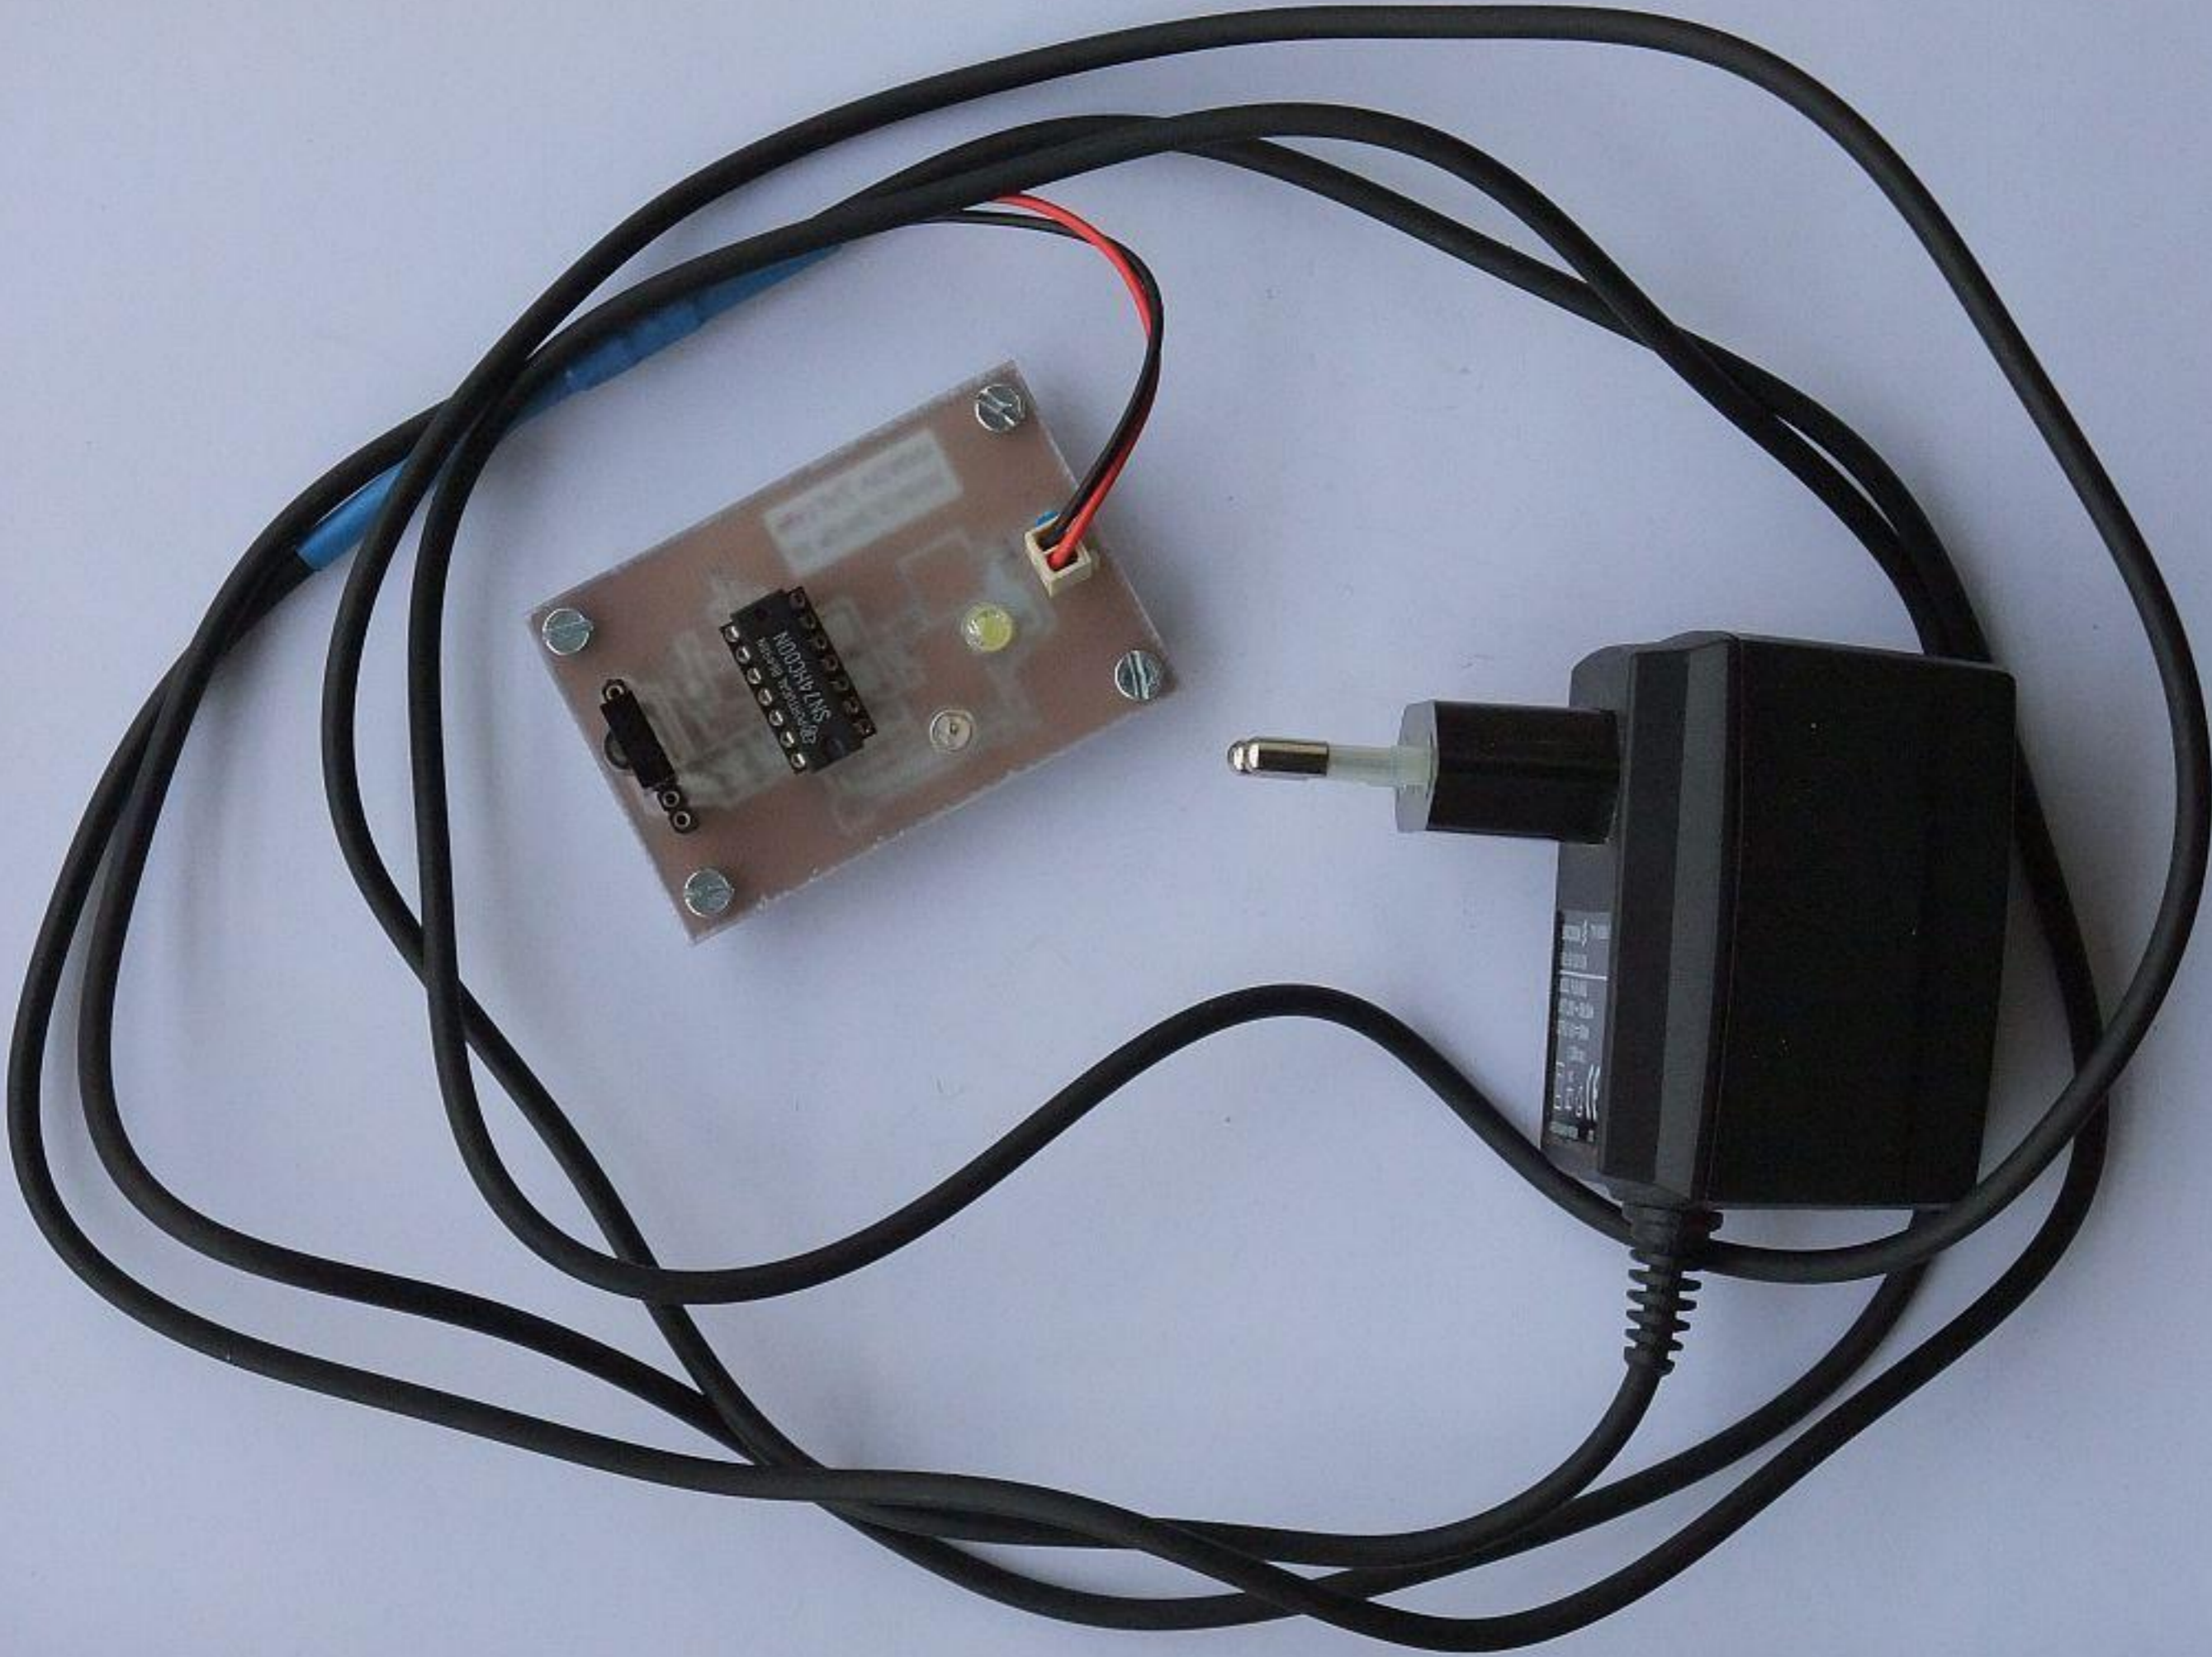

TFMS5330

MECHANICAL DATA

Pinning for TSOP41..., TSOP43..., TSOP45...:

1 = OUT, 2 = GND, 3 = V_S

Pinning for TSOP21..., TSOP23..., TSOP25...:

1 = OUT, 2 = V_S, 3 = GND

PHILIPS ADRIANUS
IS OBLIVION

128 T M
203
821