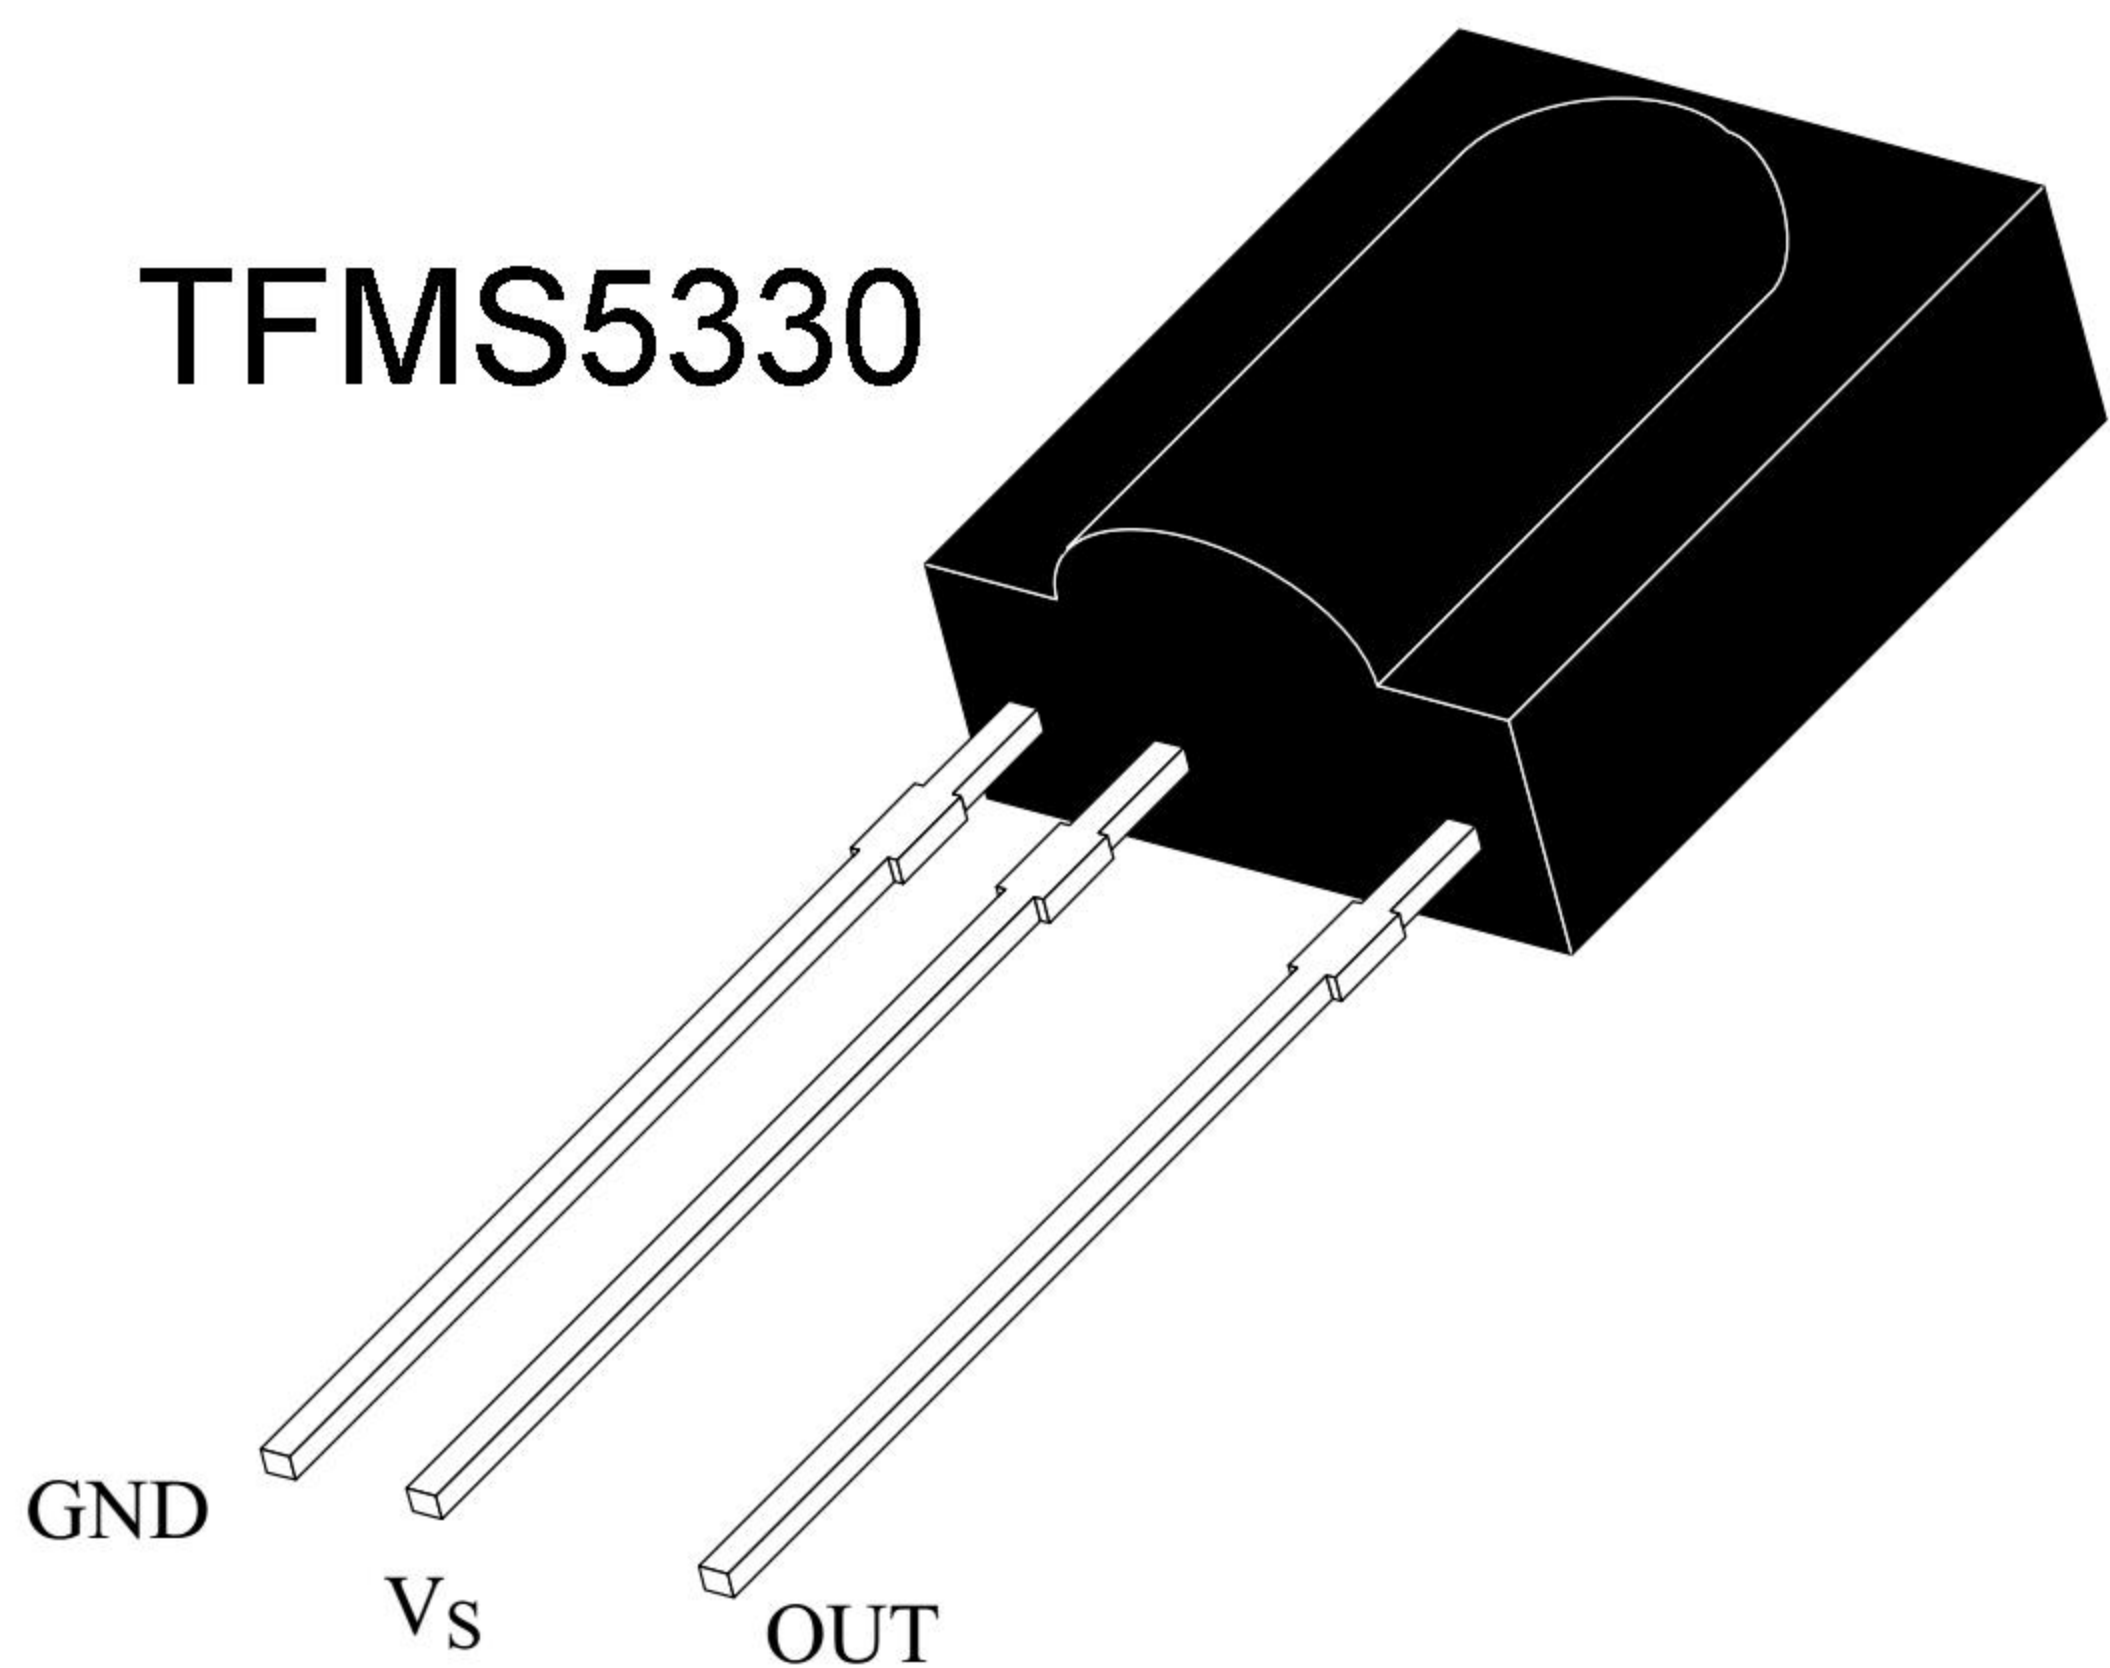

TFMS5330

MECHANICAL DATA

Pinning for TSOP41..., TSOP43..., TSOP45...:

1 = OUT, 2 = GND, 3 = V_S

Pinning for TSOP21..., TSOP23..., TSOP25...:

1 = OUT, 2 = V_S, 3 = GND

PHILIPS ADRIANUS
IS OBLIVION

128 T M
203
821