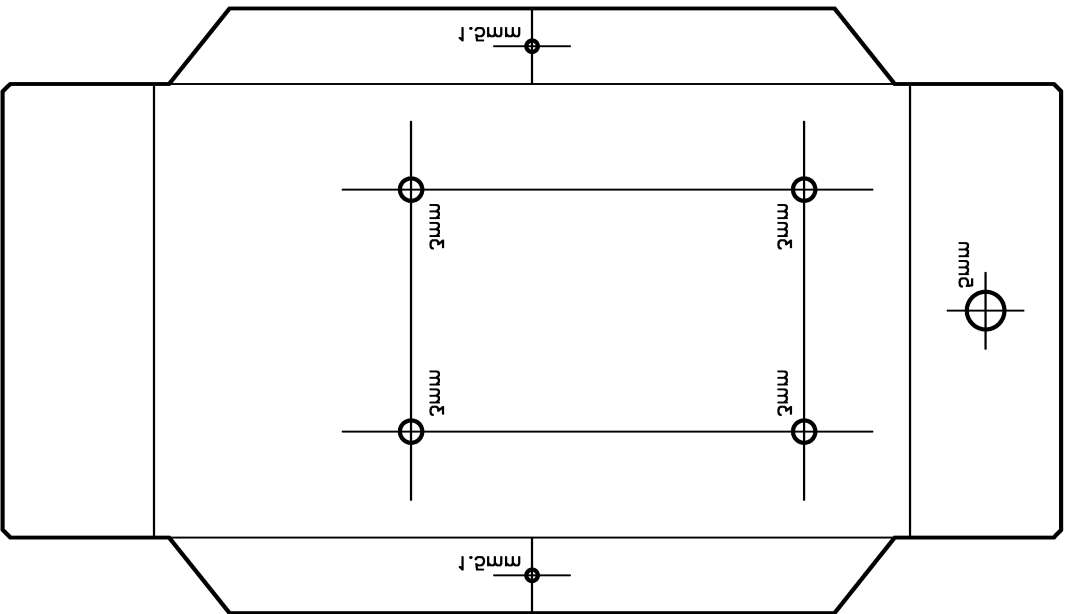

TFMS5330

MECHANICAL DATA

Pinning for TSOP41..., TSOP43..., TSOP45...:

1 = OUT, 2 = GND, 3 = V_S

Pinning for TSOP21..., TSOP23..., TSOP25...:

1 = OUT, 2 = V_S, 3 = GND

PHILIPS ADRIANUS
IS OBLIVION

128 T M
203
821