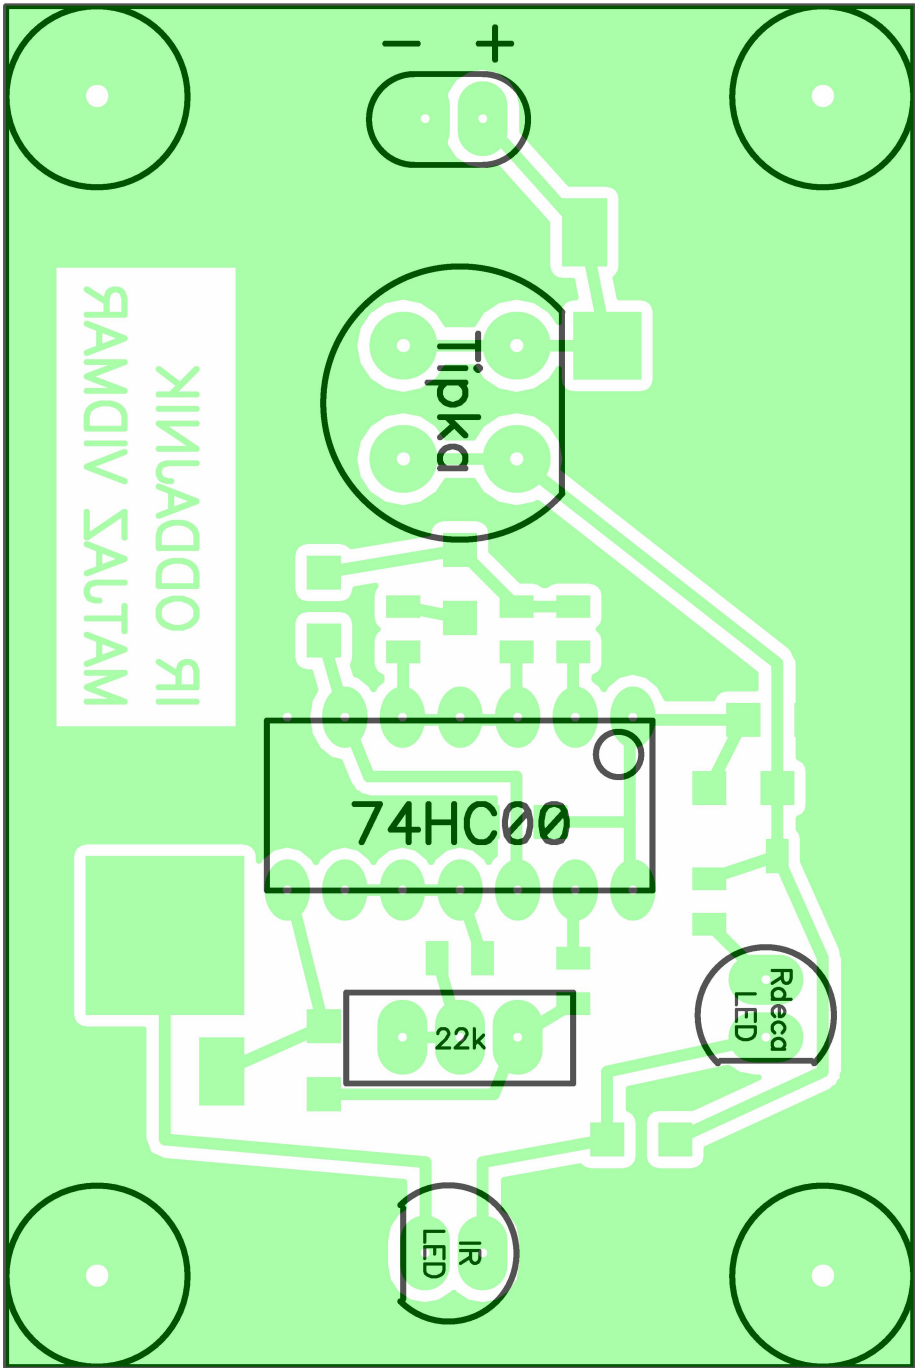

TFMS5330

MECHANICAL DATA

Pinning for TSOP41..., TSOP43..., TSOP45...:

1 = OUT, 2 = GND, 3 = V_S

Pinning for TSOP21..., TSOP23..., TSOP25...:

1 = OUT, 2 = V_S, 3 = GND

PHILIPS ADRIANUS
IS OBLIVION

128 T M
203
821