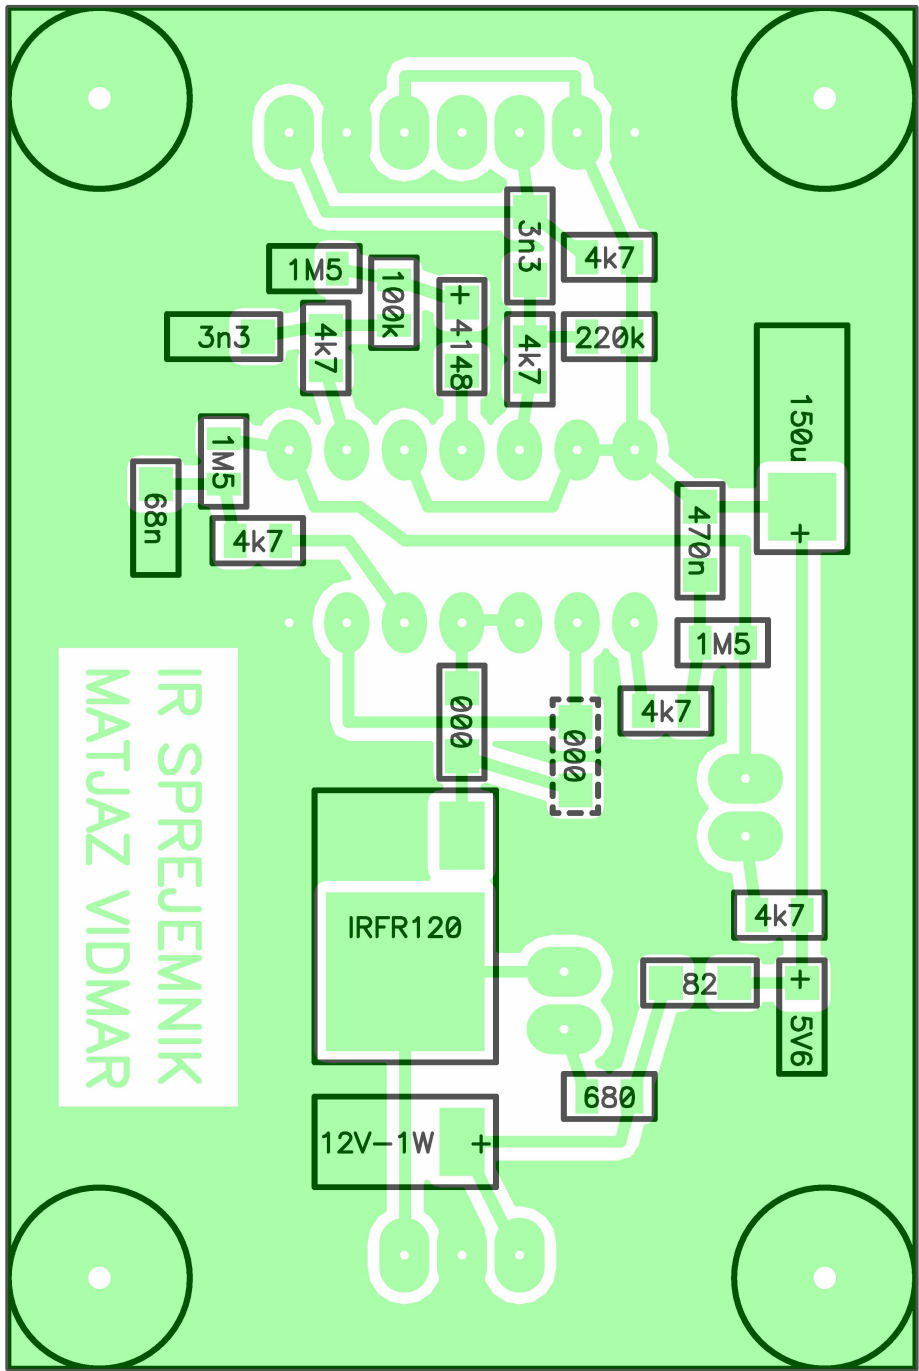

IR SPREJEMNIK
MATJAZ VIDMAR

802
10R
157
(R+)

82R0

472

155

472

224

472

TFMS5330

MECHANICAL DATA

Pinning for TSOP41..., TSOP43..., TSOP45...:

1 = OUT, 2 = GND, 3 = V_S

Pinning for TSOP21..., TSOP23..., TSOP25...:

1 = OUT, 2 = V_S, 3 = GND

PHILIPS ADRIANUS
IS OBLIVION

128 T M
203
821